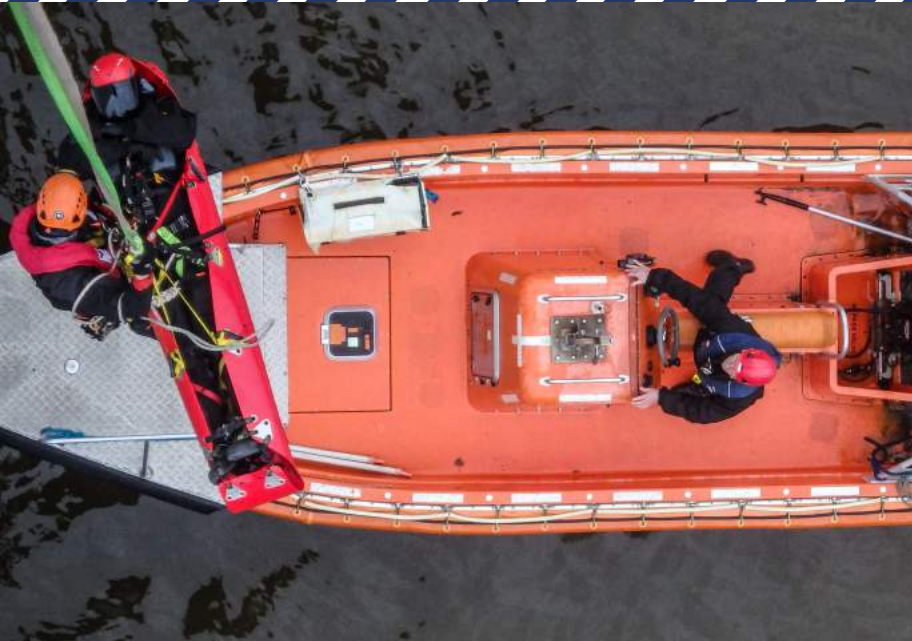

We successfully executed **numerous projects** meeting the full satisfaction of companies such as:

GE Renewable Energy